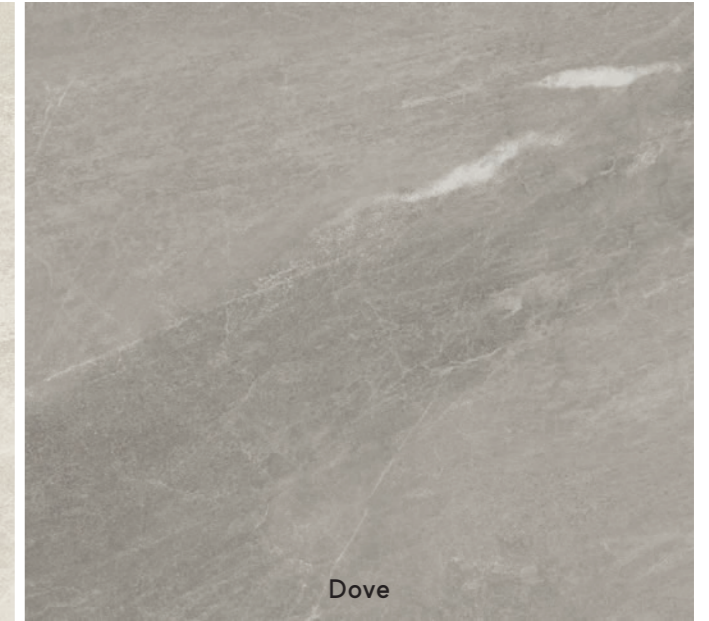

see grout recommendations

White

Dove

Sand

Steel

Cream

Black