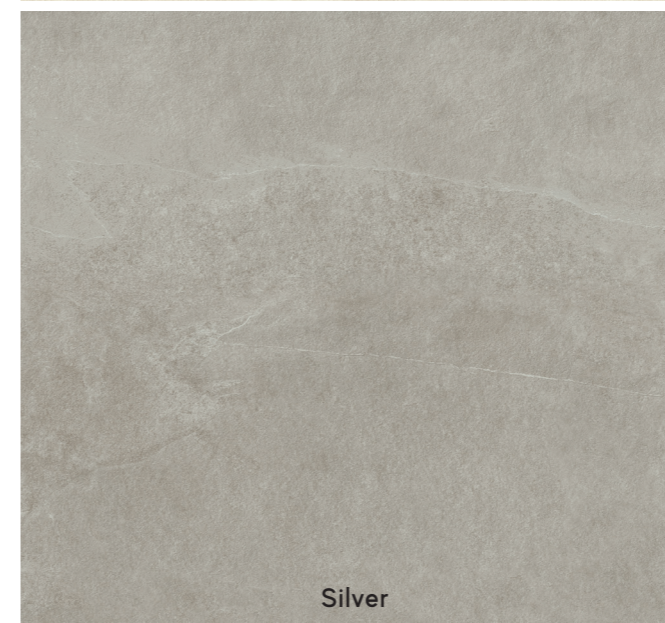

RECTIFIED

- Sensitech** ∇ 20 mm
- 610010005525 Hero Snow
- 610010005570 Hero Silver

Snow

Cord

Silver

Lead

Night

Coal