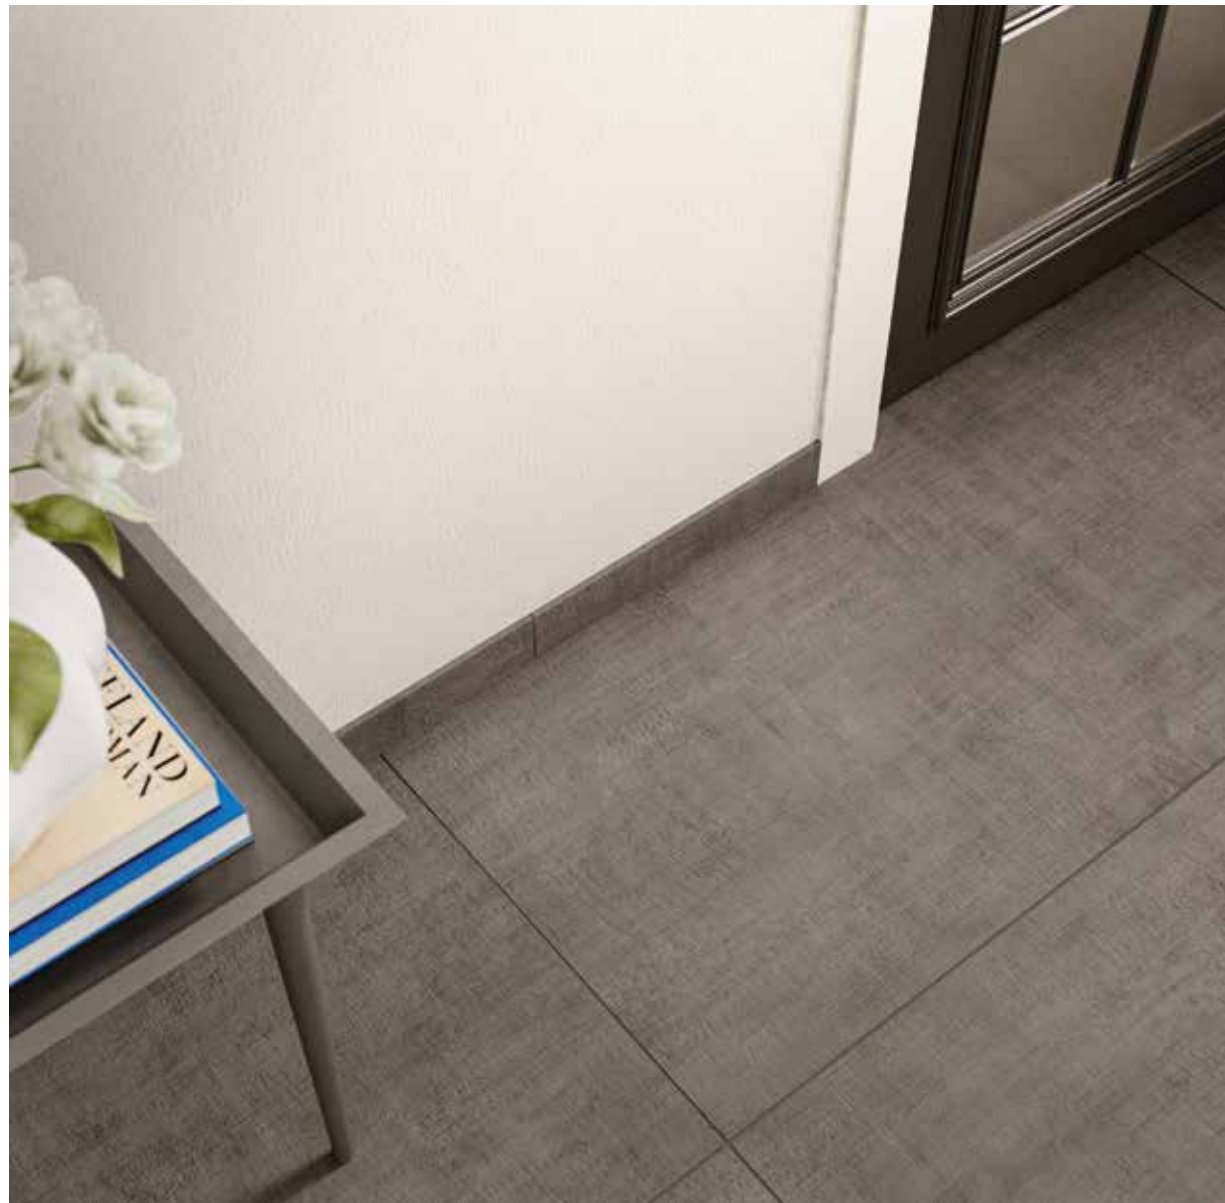

NEW

FABRIC LOOK
FRAY
COLORED BODY PORCELAIN TILE

fray

Fray Gray 23⁵/₈"x47¹/₄" - 60x120 cm
Fray Black 23⁵/₈"x47¹/₄" - 60x120 cm

fray
Fray Smoke 23⁵/₈"x47¹/₄" - 60x120 cm
Fray Smoke Bullnose 2⁷/₈"x23⁵/₈" - 7.2x60 cm