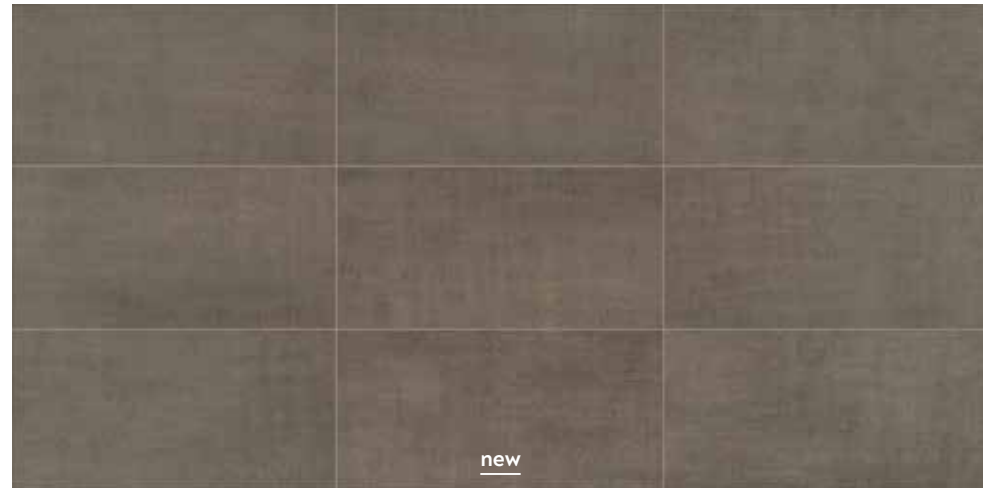

IVORY

SAND

COLORED BODY PORCELAIN TILE

PEARL

new

TAUPE

GRAY

SMOKE