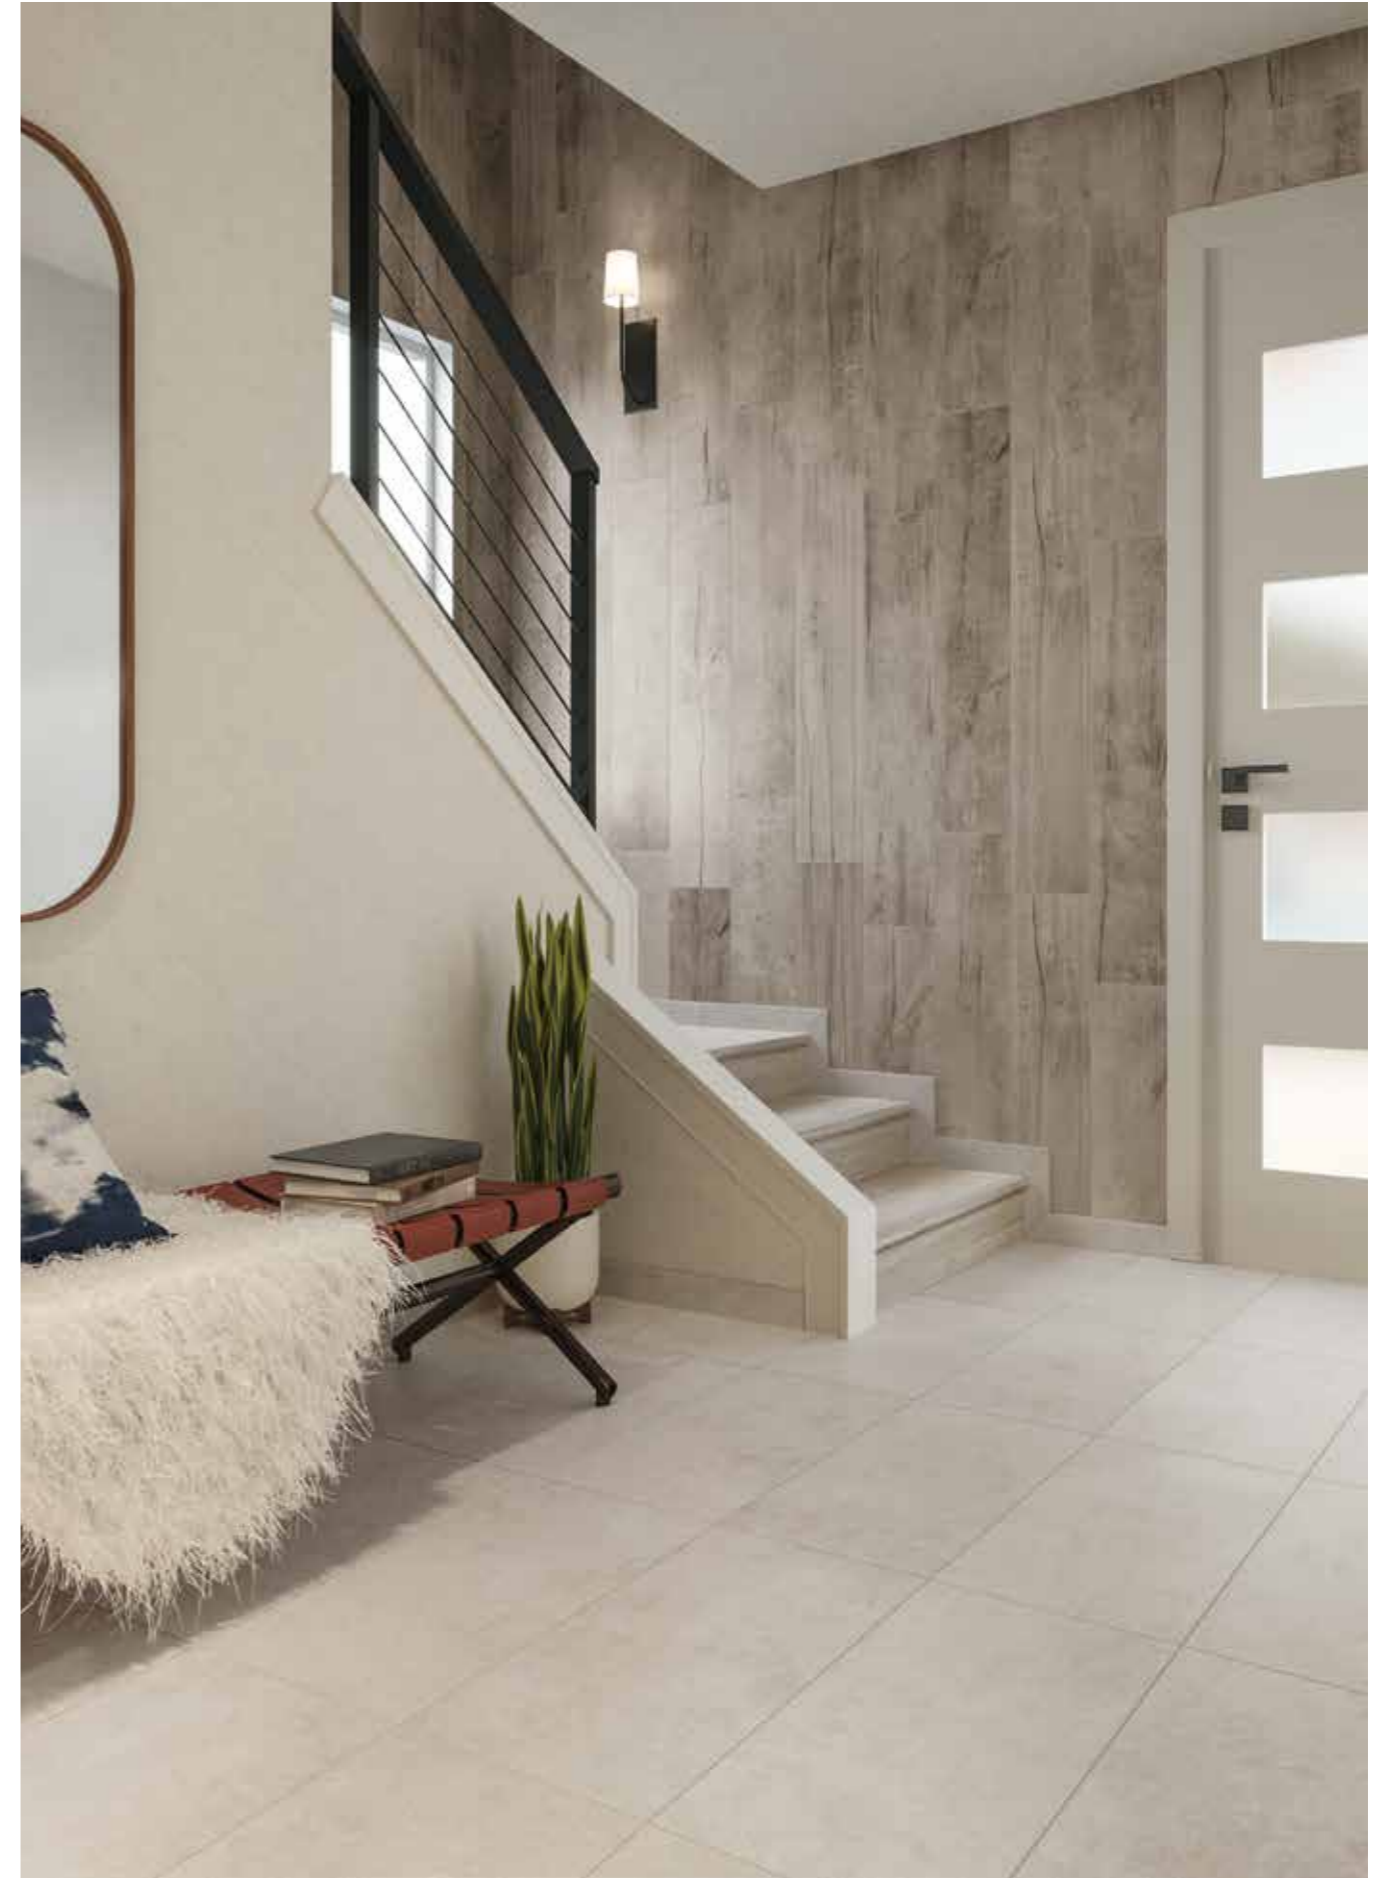

Cove

FLOOR
Cove Ivory
23⁵/₈"x47¹/₄"

WALL
Cove Ocean + Breeze Orchid Mosaic
11²/₃"x11²/₃"

see more

left page

FLOOR
Cove Coal
23⁵/₈" x 47¹/₄"

DESK
Cove Ocean Mosaic
11³/₄" x 11³/₄"

right page

FLOOR
Cove Taupe
11³/₄" x 23⁵/₈"

FLOOR
Cove Fog
23⁵/₈"x47¹/₄"

Cove Fog Bullnose
3"x24"

WALL
Cove Ivory Apex Mosaic
11"x11"

FLOOR
Cove Coast
23⁵/₈"x47¹/₄"

right page

FLOOR
Cove Breeze
11³/₄"x23⁵/₈"

Cove Breeze Bullnose
3"x24"