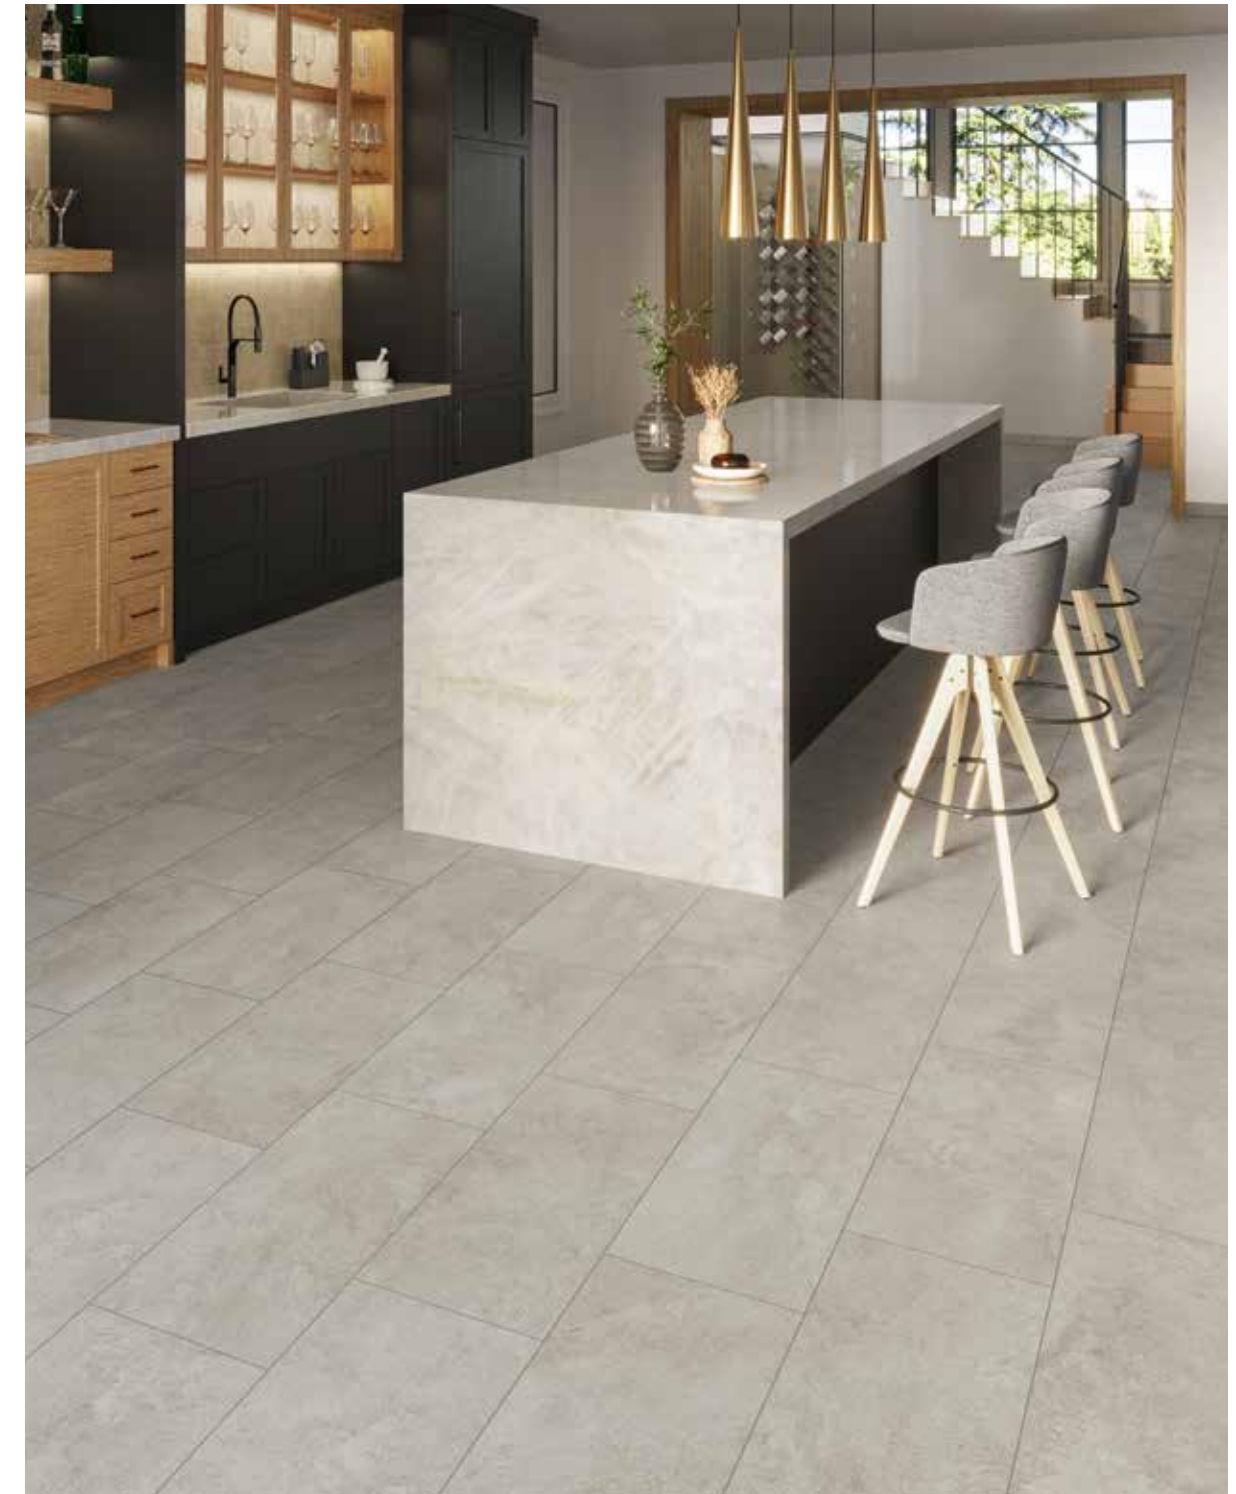

cove terra

Cove Terra Pearl $11\frac{3}{4}'' \times 23\frac{5}{8}''$ - 30x60cm

Cove Terra Sand Evo Mosaic $11\frac{3}{4}'' \times 11\frac{3}{4}''$ - 30x30cm

Cove Terra Pearl Bullnose $3'' \times 24''$ - 7.2x60cm

kitchen island and countertop: **atlasPLAN** Crystal White