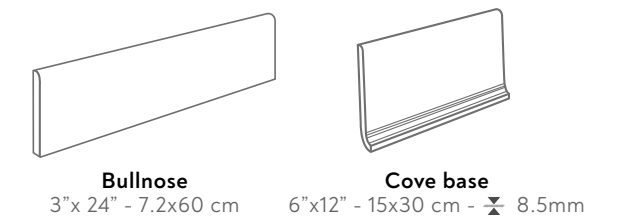

cove terra

COVE TERRA WHITE 2³/₄"x1¹/₄" - 7x30 cm 610010005311	COVE TERRA SAND 2³/₄"x1¹/₄" - 7x30 cm 610010005312	COVE TERRA ASH 2³/₄"x1¹/₄" - 7x30 cm 610010005313	COVE TERRA PEARL 2³/₄"x1¹/₄" - 7x30 cm 610010005314	COVE TERRA GRAY 2³/₄"x1¹/₄" - 7x30 cm 610010005315
COVE TERRA SMOKE 2³/₄"x1¹/₄" - 7x30 cm 610010005316	COVE TERRA DENIM 2³/₄"x1¹/₄" - 7x30 cm 610010005317	COVE TERRA JADE 2³/₄"x1¹/₄" - 7x30 cm 610010005318	COVE TERRA BLACK 2³/₄"x1¹/₄" - 7x30 cm 610010005319	

MOSAICS & DECORS

COVE TERRA WHITE MOSAIC 1¹/₃"x1¹/₃" - 30x30 cm 610110000979	COVE TERRA SAND MOSAIC 1¹/₃"x1¹/₃" - 30x30 cm 610110000980	COVE TERRA ASH MOSAIC 1¹/₃"x1¹/₃" - 30x30 cm 610110000981	COVE TERRA PEARL MOSAIC 1¹/₃"x1¹/₃" - 30x30 cm 610110000982	COVE TERRA GRAY MOSAIC 1¹/₃"x1¹/₃" - 30x30 cm 610110000983
COVE TERRA SMOKE MOSAIC 1¹/₃"x1¹/₃" - 30x30 cm 610110000984	COVE TERRA DENIM MOSAIC 1¹/₃"x1¹/₃" - 30x30 cm 610110000985	COVE TERRA JADE MOSAIC 1¹/₃"x1¹/₃" - 30x30 cm 610110000986	COVE TERRA BLACK MOSAIC 1¹/₃"x1¹/₃" - 30x30 cm 610110000987	

MOOD

COVE TERRA WHITE EVO MOSAIC 1¹/₃"x1¹/₃" - 30x30 cm 610110000988	COVE TERRA SAND EVO MOSAIC 1¹/₃"x1¹/₃" - 30x30 cm 610110000989	COVE TERRA ASH EVO MOSAIC 1¹/₃"x1¹/₃" - 30x30 cm 610110000990	COVE TERRA PEARL EVO MOSAIC 1¹/₃"x1¹/₃" - 30x30 cm 610110000991	COVE TERRA GRAY EVO MOSAIC 1¹/₃"x1¹/₃" - 30x30 cm 610110000992
COVE TERRA SMOKE EVO MOSAIC 1¹/₃"x1¹/₃" - 30x30 cm 610110000993	COVE TERRA DENIM EVO MOSAIC 1¹/₃"x1¹/₃" - 30x30 cm 610110000994	COVE TERRA JADE EVO MOSAIC 1¹/₃"x1¹/₃" - 30x30 cm 610110000995	COVE TERRA BLACK EVO MOSAIC 1¹/₃"x1¹/₃" - 30x30 cm 610110000996	

COORDINATING TRIMS