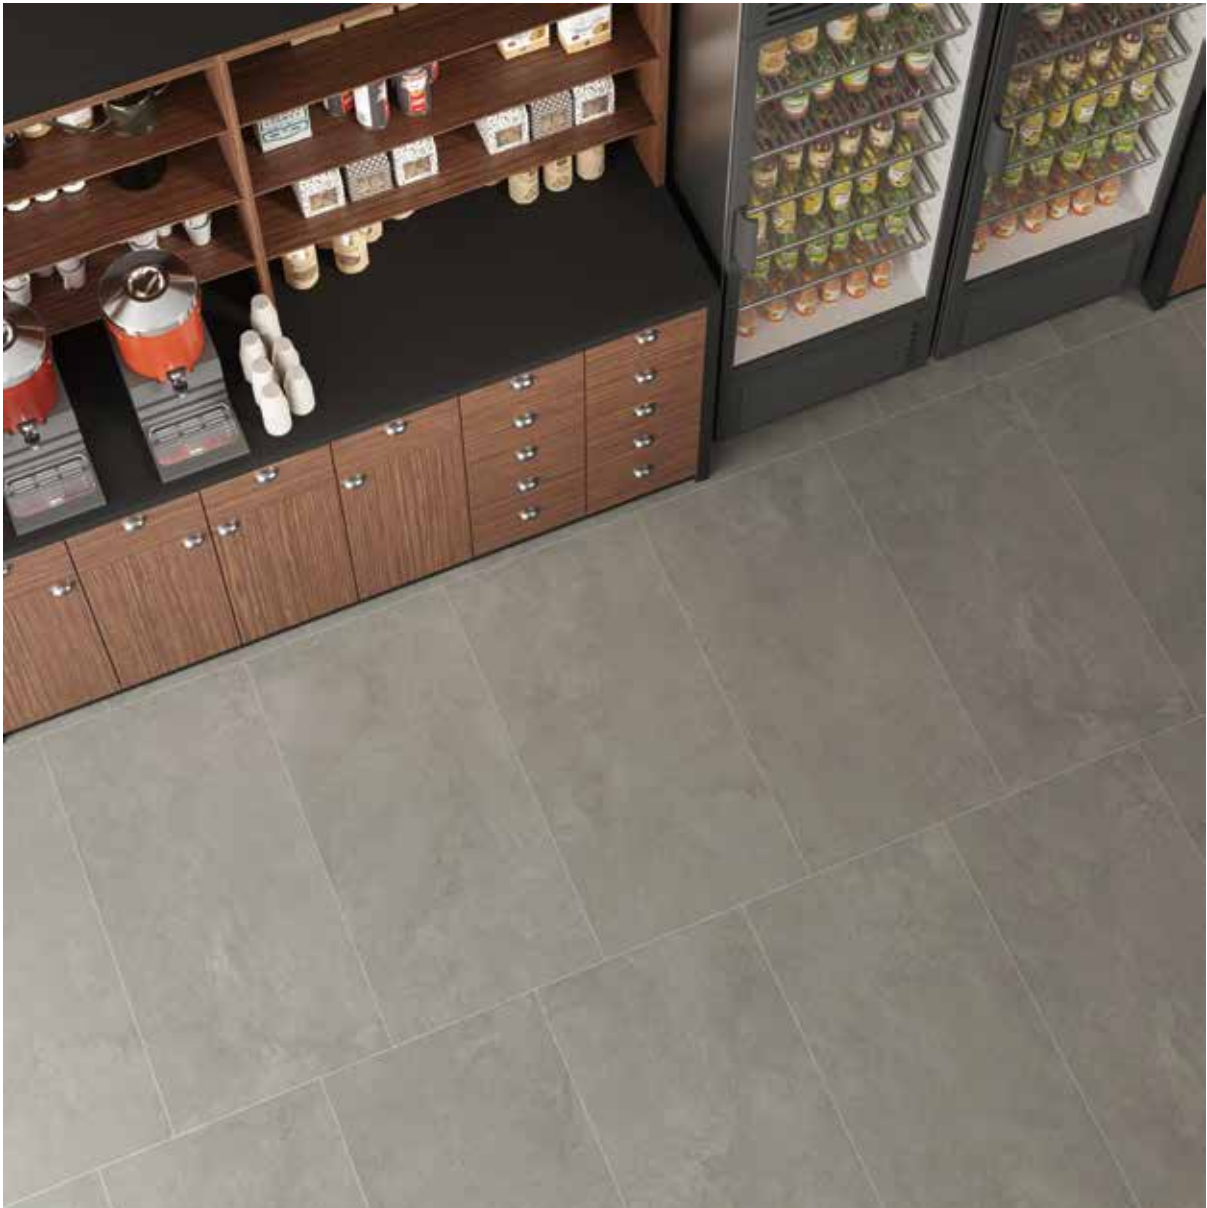

cove terra

cove terra
Cove Terra Gray 23⁵/₈"x47¹/₄" - 60x120cm